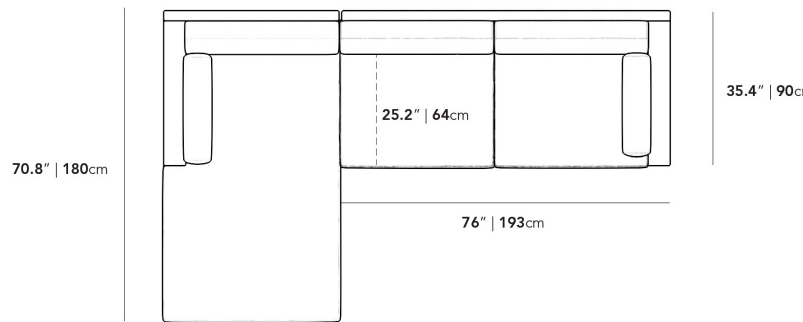

Details

- Available as a full sectional, two-seaters, and chaises
- Solid acacia wood frame
- Available in Palisade and Fresco finishes
- Minimal assembly required

Dimensions

116.5 in x 70.8 in x 30.7 in (Width x Depth x Height)

Seat Height: 15.7 in

Seat Depth: 68.5 in

All measurements are approximations.

116.5" | 296cm

40.5" | 103cm