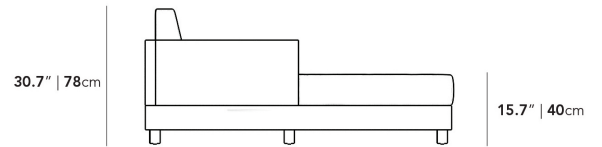

Details

- Available as a full sectional, two-seaters, and chaises
- Solid acacia wood frame
- Available in Palisade and Fresco finishes
- Minimal assembly required

Dimensions

116.5 in x 70.8 in x 30.7 in (Width x Depth x Height)

Seat Height: 15.7 in

Seat Depth: 68.5 in

All measurements are approximations.

116.5" | 296cm

30.7" | 78cm

15.7" | 40cm

70.8" | 180cm

76" | 193cm

40.5" | 103cm

35.4" | 90cm