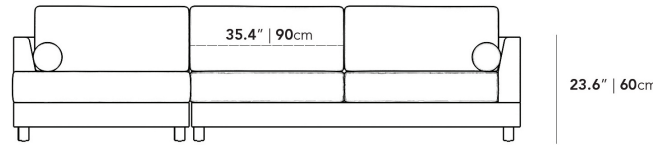

Details

- Available as a full sectional, two-seaters, and chaises
- Solid acacia wood frame
- Available in Palisade and Fresco finishes
- Minimal assembly required

Dimensions

116.5 in x 70.8 in x 30.7 in (Width x Depth x Height)

Seat Height: 15.7 in

Seat Depth: 68.5 in

All measurements are approximations.

116.5" | 296cm

30.7" | 78cm

15.7" | 40cm

70.8" | 180cm

76" | 193cm

40.5" | 103cm

35.4" | 90cm