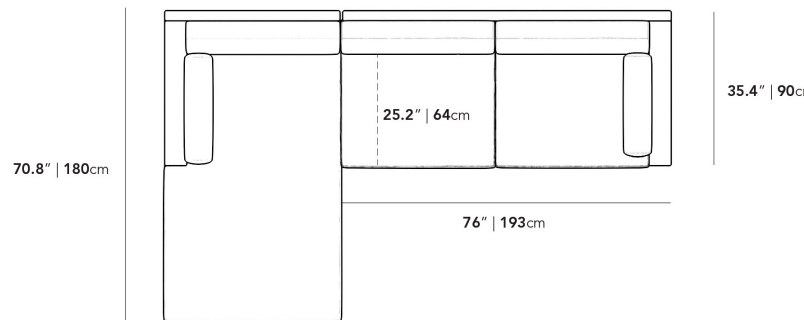

Details

- Available as a full sectional, two-seaters, and chaises
- Solid acacia wood frame
- Available in Palisade and Fresco finishes
- Minimal assembly required

Dimensions

116.5 in x 70.8 in x 30.7 in (Width x Depth x Height)

Seat Height: 15.7 in

Seat Depth: 68.5 in

All measurements are approximations.

116.5" | 296cm

30.7" | 78cm

15.7" | 40cm

70.8" | 180cm

76" | 193cm

40.5" | 103cm

35.4" | 90cm