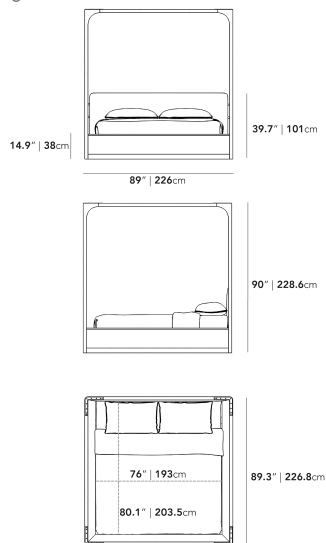

Details

- Grey Oak Veneer frame
- California Phase 2 Compliant MDF
- Standard quality framing is secured with strong metal brackets
- 3 preinstalled adjustable slat heights
- European flexible slat system included
- Headboard upholstered in plush velvet
- Champagne-colored brass connector on the headboard
- Approximately 3-inch mattress inset
- Assembly required

*Mattress in the images is 8" thick

Dimensions

72.8 in x 88.6 in x 90 in (Width x Depth x Height)
All measurements are approximations.

King Size

Queen Size