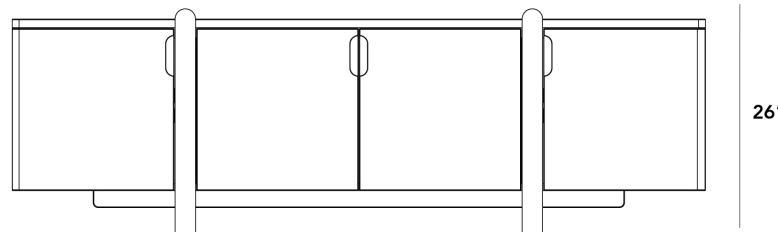

Rove Concepts

Cassia Entryway Console

Enrich your home with the Cassia Entryway Console, where form meets function in a perfect balance of modern design and elevated utility. Crafted with minimalist lines and smooth curves, the captivating silhouette exudes a sense of timeless luxury while adjustable shelves, hidden electrical ports, travertine pull handles and solid wood legs ensure a safe sanctuary for all your everyday essentials.

Details

- Available in grey oak veneer
- Includes two hidden cable cutouts in the back
- Made with California Phase 2 Compliant MDF
- Solid wood legs
- Travertine accent details
- Includes adjustable leg leveling glides
- Adjustable shelves
- Soft-close hinges
- No assembly required

Dimensions

80.1 in x 17 in x 26.2 in (Width x Depth x Height)
All measurements are approximations.

80" | 203.5cm

26"

17"

2.3" | 6cm

2.3" | 6cm

26" | 66.5cm

18" | 46cm