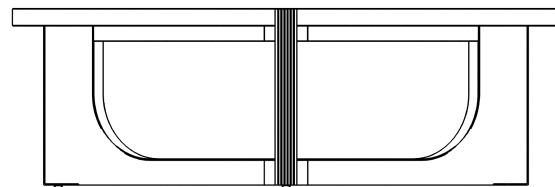

Rove Concepts

Julius Coffee Table

Experience the essence of luxury and sophistication with the Julius Coffee Table. Its striking champagne metal vertical detailing complements the ebony wood finish creating an atmosphere of refined elegance in any living space.

Details

- Ebony oak veneer
- California Phase 2 Compliant MDF
- Champagne stainless steel metal details
- Tabletop thickness is 1.6 inches
- Rubber wood legs
- Plastic glides
- Assembly is required

Dimensions

50 in x 50 in x 16 in (Width x Depth x Height)
All measurements are approximations.

16" | 40.6cm

2" | 5cm

50" | 127cm

8.6" | 22cm