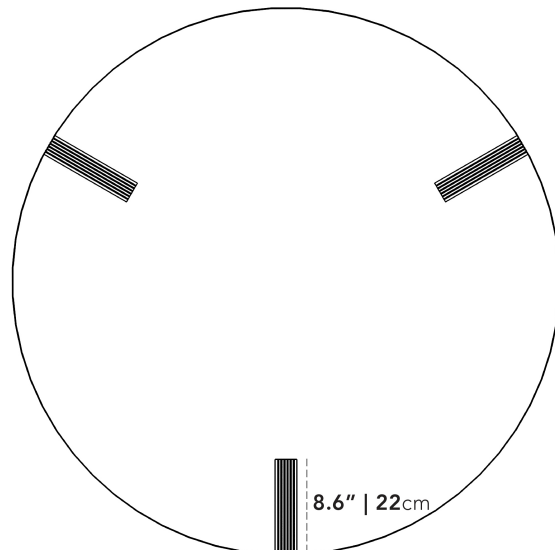

Rove Concepts

Julius Coffee Table

Experience the essence of luxury and sophistication with the Julius Coffee Table. Its striking champagne metal vertical detailing complements the ebony wood finish creating an atmosphere of refined elegance in any living space.

Details

- Ebony oak veneer
- California Phase 2 Compliant MDF
- Champagne stainless steel metal details
- Tabletop thickness is 1.6 inches
- Rubber wood legs
- Plastic glides
- Assembly is required

Dimensions

50 in x 50 in x 16 in (Width x Depth x Height)
All measurements are approximations.

16" | 40.6cm

2" | 5cm

50" | 127cm

8.6" | 22cm