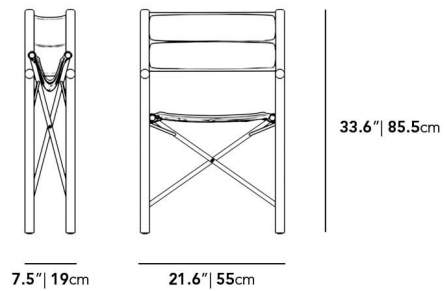

### Dimensions

21.6 in x 22.4 in x 33.6 in (Width x Depth x Height)

Seat Height: 18.1 in

Seat Depth: 22.4 in

All measurements are approximations.

7.5" | 19cm

21.6" | 55cm

33.6" | 85.5cm

25" | 63.7cm

22.4" | 57cm

18.1" | 46cm

21.6" | 55cm

22.4" | 57cm