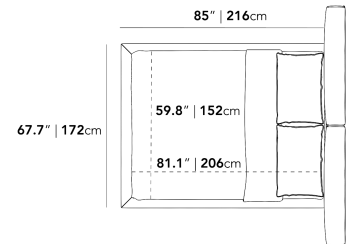

### Dimensions

100 in x 92.9 in x 37.4 in (Width x Depth x Height)  
All measurements are approximations.

Assembly Instructions  
[Download](#)

QUEEN SIZE

KING SIZE