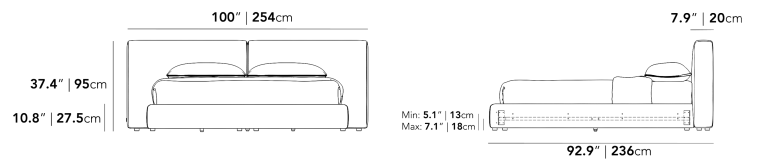

### Dimensions

100 in x 92.9 in x 37.4 in (Width x Depth x Height)  
All measurements are approximations.

Assembly Instructions  
[Download](#)

QUEEN SIZE

KING SIZE