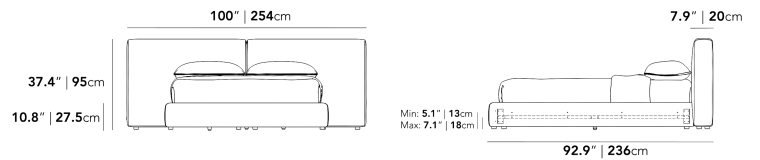

### Dimensions

100 in x 92.9 in x 37.4 in (Width x Depth x Height)  
All measurements are approximations.

Assembly Instructions  
[Download](#)

QUEEN SIZE

KING SIZE