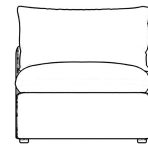

### Dimensions

29.5 in x 38.6 in x 22.2 in (Width x Depth x Height)

Seat Height: 16.9 in

Seat Depth: 23.6 in

All measurements are approximations.

### Assembly Instructions

[Download](#)

29.5" | 75cm