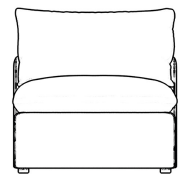

### Details

- Wrapped in 2-layers of foam and topped with feather cotton
- Soft Feel (Learn more about our sofa firmness [here](#).)
- Round, low-profile legs
- Available as preset or custom modular configurations
- Assembly is required

### Dimensions

29.5 in x 38.6 in x 22.2 in (Width x Depth x Height)

Seat Height: 16.9 in

Seat Depth: 23.6 in

All measurements are approximations.

29.5" | 75cm

22.2" | 56.5cm

16.9" | 43cm

38.6" | 98cm

23.6" | 60cm