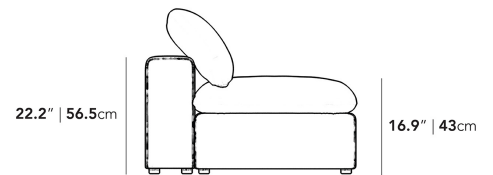

### Dimensions

29.5 in x 38.6 in x 22.2 in (Width x Depth x Height)

Seat Height: 16.9 in

Seat Depth: 23.6 in

All measurements are approximations.

29.5" | 75cm

22.2" | 56.5cm

16.9" | 43cm

38.6" | 98cm

23.6" | 60cm