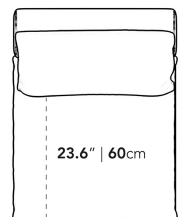

### Dimensions

29.5 in x 38.6 in x 22.2 in (Width x Depth x Height)

Seat Height: 16.9 in

Seat Depth: 23.6 in

All measurements are approximations.

29.5" | 75cm

22.2" | 56.5cm

16.9" | 43cm

38.6" | 98cm

23.6" | 60cm