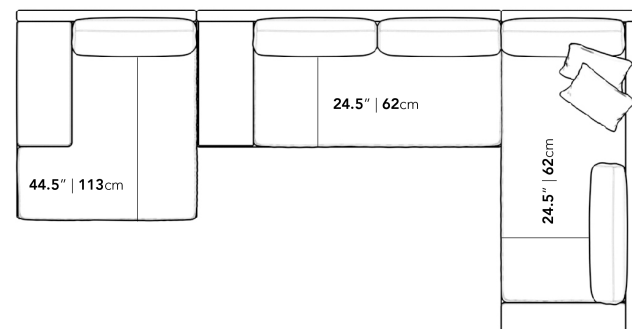

*Assembly is optional as the Dresden Side Table is weighted and will remain in place without having to secure with screws

Dimensions

170 in x 88.25 in x 30.75 in (Width x Depth x Height)

Seat Height: 16.5 in

roveconcepts.com • 225-34 West 7th Ave, Vancouver, BC, Canada V5Y 1L6 • 1.800.705.6217

Seat Depth: 24.4 in

Arm Height: 24 in

All measurements are approximations.

170" | 431.8cm

30.75" | 78cm

16.5"

88.25" | 224cm

44.5" | 113cm

24.5" | 62cm

24.5" | 62cm