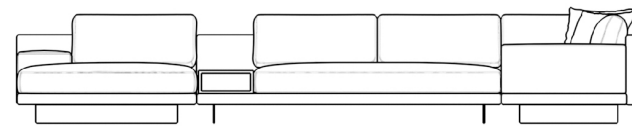

[See the entire Dresden Collection here.](#)

[Additional side table color options available here.](#)

[Armrest add on option available here.](#)

[Learn more about the Dresden design here.](#)

Details

- Kiln-dried hardwood frame with doweled joints and reinforced corner blocks
- Soft-padded frame made with polyurethane foam wrapped in polyester fiber
- 8 gauge sinuous spring construction
- 3 layer high-density foam cushioning topped with premium 100% goose feathers
- Low profile solid stainless steel legs
- Includes 1 chaise with armrest, 1 armless sofa, 1 walnut storage table, and 1 sofa
- Storage table in walnut veneer with push to open drawer (additional color options sold separately)
- 2 throw pillows included
- Available as preset or custom modular configurations
- Armrest and side table can be attached interchangeably
- Soft Feel (Learn more about our sofa firmness here.)
- Legs require light assembly
- To join the modular pieces together please use the connector pieces that are included

*Assembly is optional as the Dresden Side Table is weighted and will remain in place without having to secure with screws

Dimensions

170 in x 88.25 in x 30.75 in (Width x Depth x Height)

Seat Height: 16.5 in

roveconcepts.com • 225-34 West 7th Ave, Vancouver, BC, Canada V5Y 1L6 • 1.800.705.6217

Seat Depth: 24.4 in

Arm Height: 24 in

All measurements are approximations.

170" | 431.8cm

30.75" | 78cm

16.5"

88.25" | 224cm