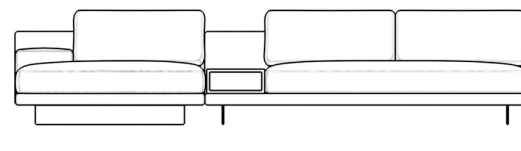

ROVECONCEPTS

Rove Concepts

Dresden Sectional Sofa - Clearance

Compelling in its simple yet cutting edge style, the Dresden modular collection is a bold take on contemporary design. The sleek, low profile frame is met with grand cloud-like seat cushions to create the statement making structure. The Dresden also balances the expansive seating with an interchangeable side table insert that is offered in walnut, ash, marble, and white lacquer finishes. Grounded on cast stainless steel legs with an elegant brushed finish, this piece's thoughtful composition demonstrates an exceptional opportunity for modern luxury in your home.

See the entire Dresden Collection [here](#).

Additional side table color options available [here](#).

Learn more about the Dresden design [here](#).

Details

- Kiln-dried hardwood frame with doweled joints and reinforced corner blocks
- Soft-padded frame made with polyurethane foam wrapped in polyester fiber
- 8 gauge sinuous spring construction
- 3 layer high-density foam cushioning topped with premium 100% goose feathers
- Low profile solid stainless steel legs
- Includes 1 chaise with armrest & 1 armless sofa with walnut storage table
- Storage table in walnut veneer with push to open drawer (additional color options sold separately)
- Available as preset or custom modular configurations
- Soft Feel (Learn more about our sofa firmness [here](#).)
- Legs require light assembly
- To join the modular pieces together please use the connector pieces that are included

*Assembly is optional as the Dresden Side Table is weighted and will remain in place without having to secure with screws

Dimensions

132.5 in x 57 in x 30.75 in (Width x Depth x Height)

All measurements are approximations.

132.5" | 336.5cm

30.75" | 78cm

16.5" | 42cm

57" | 144.8cm

44.5" | 113cm

83" | 210.8cm