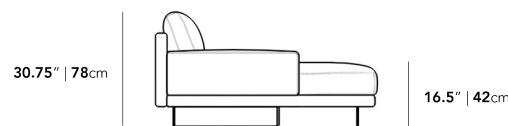

*Assembly is optional as the Dresden Side Table is weighted and will remain in place without having to secure with screws

Dimensions

132.5 in x 57 in x 30.75 in (Width x Depth x Height)

All measurements are approximations.

132.5" | 336.5cm

30.75" | 78cm

16.5" | 42cm

57" | 144.8cm

44.5" | 113cm

83" | 210.8cm