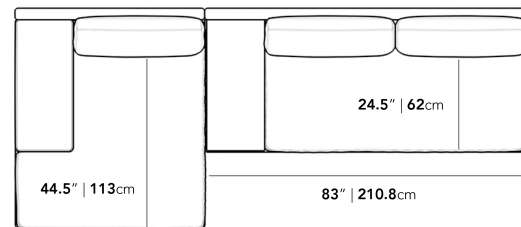

*Assembly is optional as the Dresden Side Table is weighted and will remain in place without having to secure with screws

Dimensions

132.5 in x 57 in x 30.75 in (Width x Depth x Height)

All measurements are approximations.

132.5" | 336.5cm

30.75" | 78cm

16.5" | 42cm

57" | 144.8cm

44.5" | 113cm

83" | 210.8cm