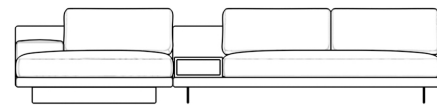

## Dresden Sectional Sofa - Clearance

Compelling in its simple yet cutting edge style, the Dresden modular collection is a bold take on contemporary design. The sleek, low profile frame is met with grand cloud-like seat cushions to create the statement making structure. The Dresden also balances the expansive seating with an interchangeable side table insert that is offered in walnut, ash, marble, and white lacquer finishes. Grounded on cast stainless steel legs with an elegant brushed finish, this piece's thoughtful composition demonstrates an exceptional opportunity for modern luxury in your home.

### Details

- Kiln-dried hardwood frame with doweled joints and reinforced corner blocks
- Soft-padded frame made with polyurethane foam wrapped in polyester fiber
- 8 gauge sinuous spring construction
- 3 layer high-density foam cushioning topped with premium 100% goose feathers
- Low profile solid stainless steel legs
- Includes 1 chaise with armrest & 1 armless sofa with walnut storage table
- Storage table in walnut veneer with push to open drawer (additional color options sold separately)
- Available as preset or custom modular configurations
- Medium Feel (Learn more about our sofa firmness here.)
- Legs require light assembly
- To join the modular pieces together please use the connector pieces that are included

\*Assembly is optional as the Dresden Side Table is weighted and will remain in place without having to secure with screws

### Dimensions

132.5 in x 57 in x 30.75 in (Width x Depth x Height)  
All measurements are approximations.

[Assembly Instructions](#)  
[Download](#)

132.5" | 336.5cm

30.75" | 78cm

16.5" | 42cm

57" | 144.8cm