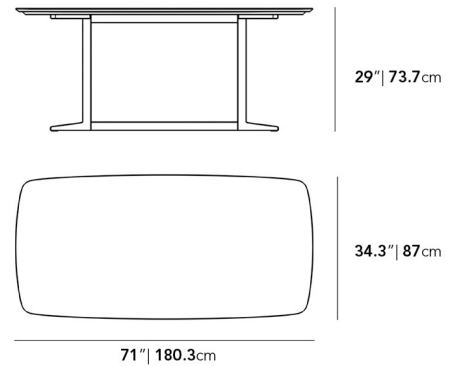

Dimensions

71 in x 34.3 in x 29 in (Width x Depth x Height)

Additional Dimensions

95 in x 34.3 in x 29 in - (95" | 241cm Size, Black Pietra Ceramic Surfaces, Black - Elaine Outdoor Base Options)

All measurements are approximations.

Elaine Outdoor Dining Table 71" | 180cm

Elaine Outdoor Dining Table 95" | 241cm