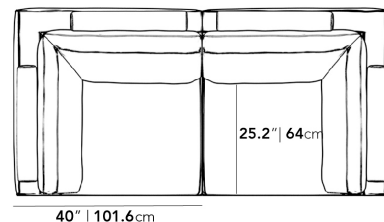

Dimensions

80 in x 40 in x 31.5 in (Width x Depth x Height)

Seat Height: 17.7 in

Seat Depth: 25.2 in

All measurements are approximations.

80" | 203.2cm

31.5" | 80cm

25" | 63.5cm

17.7" | 45cm

40" | 101.6cm

25.2" | 64cm

40" | 101.6cm