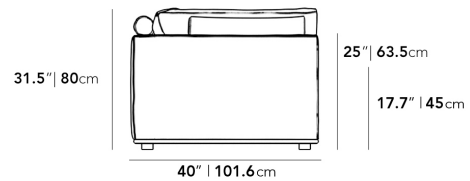

Dimensions

80 in x 40 in x 31.5 in (Width x Depth x Height)

Seat Height: 17.7 in

Seat Depth: 25.2 in

All measurements are approximations.

80" | 203.2cm

31.5" | 80cm

25" | 63.5cm

17.7" | 45cm

40" | 101.6cm

25.2" | 64cm

40" | 101.6cm