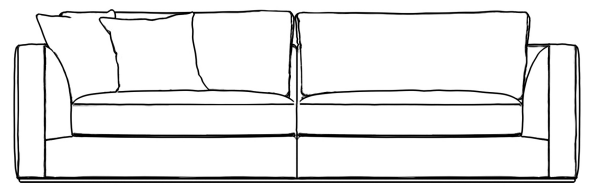

## Milo Sofa - Clearance

Milo™'s subtle curves of the padded armrests add visual elegance while delivering plush and stable support for the spacious seating. Much like the grandeur of Italian design, Milo is especially suited for large luxury spaces with more width than the average sofa, providing an overall grander feel for your home. Milo is a full modular design, with add-on pieces such as an ottoman and middle section that can be seen on the Milo Modular Sectional page. Enjoy our preset configuration or customize your own design by purchasing pieces separately.

### Details

- Kiln-dried hardwood frame with doweled joints and reinforced corner blocks
- Soft-padded frame made with polyurethane foam wrapped in polyester fiber
- 8 gauge sinuous spring construction
- 3 layer high-density foam cushioning topped with premium 100% goose feathers
- Round, low profile solid stainless steel legs
- Includes 4 throw cushions
- Available as preset or custom modular configurations
- Soft Feel (Learn more about our sofa firmness here.)
- Legs require light assembly
- Connectors not included/compatible for this collection

### Dimensions

94.4 in x 39.4 in x 31.5 in (Width x Depth x Height)

Seat Height: 17.7 in

Seat Depth: 25.2 in

All measurements are approximations.

94.4" | 240cm

31.5" | 80cm

25" | 63.5cm