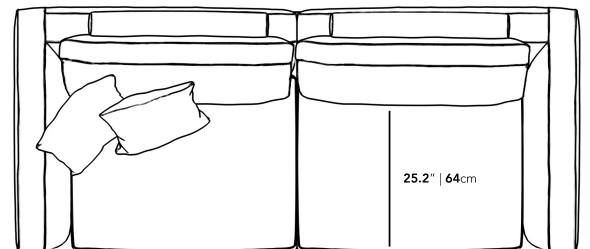

### Dimensions

94.4 in x 39.4 in x 31.5 in (Width x Depth x Height)

Seat Height: 17.7 in

Seat Depth: 25.2 in

All measurements are approximations.

94.4" | 240cm

31.5" | 80cm

25" | 63.5cm

17.7" | 45cm

39.4" | 100cm

25.2" | 64cm

47.2" | 120cm