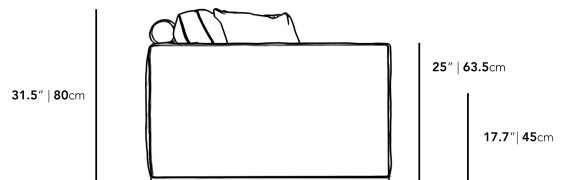

### Dimensions

94.4 in x 39.4 in x 31.5 in (Width x Depth x Height)

Seat Height: 17.7 in

Seat Depth: 25.2 in

All measurements are approximations.

94.4" | 240cm

31.5" | 80cm

25" | 63.5cm

17.7" | 45cm

39.4" | 100cm

25.2" | 64cm

47.2" | 120cm