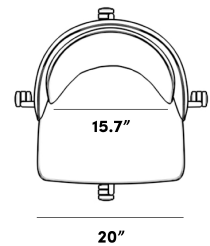

[Explore our entire Angelo Collection here.](#)

Details

- Solid powder coated metal base
- High density foam seat
- Adjustable seat height
- Piston gas lift
- 4-star base
- Caster wheels
- Optional glides included
- Light assembly required

Dimensions

20 in x 20.1 in x 33.5 in (Width x Depth x Height)
All measurements are approximations.

Assembly Instructions

[Download](#)

20"

3.3"

18-21.25"

20.1"