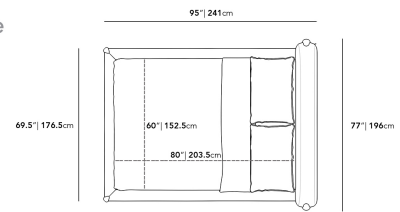

Details

- Pine wood headboard
- California Phase 2 Compliant MDF
- Solid walnut legs
- Standard quality framing is secured with strong metal brackets
- European flexible slat system included
- 2 preinstalled adjustable slat heights
- Upholstered in durable modern fabric
- Full frame wrapped in triple-layer multi-density foam cushioning
- Approximately 3.5" or 5.5" inch mattress inset, depending on the slat height that is set
- Assembly required

Dimensions

77 in x 95 in x 35 in (Width x Depth x Height)

Additional Dimensions

93.3 in x 95 in x 35 in - (Walnut Stain Wood Finishes, King Bed Size, Alesund Modern Felt)

All measurements are approximations.

Assembly Instructions

[Download](#)

Queen Size

King Size