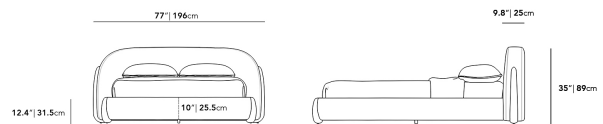

Rove Concepts

Sarina Bed

Take in the delightful and enchanting spirit of the Sarina Bed. Wrapped in a soft, luxurious material and modern walnut accents, the Sarina creates a captivating and sophisticated atmosphere.

Details

- Pine wood headboard
- California Phase 2 Compliant MDF
- Solid walnut legs
- Standard quality framing is secured with strong metal brackets
- European flexible slat system included
- 2 preinstalled adjustable slat heights
- Upholstered in durable modern fabric
- Full frame wrapped in triple-layer multi-density foam cushioning
- Approximately 3.5" or 5.5" inch mattress inset, depending on the slat height that is set
- Assembly required

Dimensions

77 in x 95 in x 35 in (Width x Depth x Height)

Additional Dimensions

93.3 in x 95 in x 35 in - (Walnut Stain Wood Finishes, King Bed Size, Alesund Modern Felt)

All measurements are approximations.

Assembly Instructions

[Download](#)

Queen Size

King Size