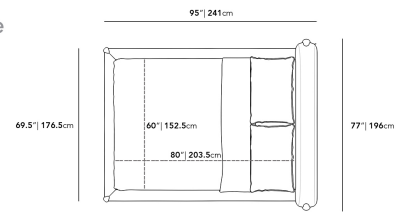

### Dimensions

77 in x 95 in x 35 in (Width x Depth x Height)

### Additional Dimensions

93.3 in x 95 in x 35 in - (Walnut Stain Wood Finishes, King Bed Size, Alesund Modern Felt)

All measurements are approximations.

### Queen Size

### King Size