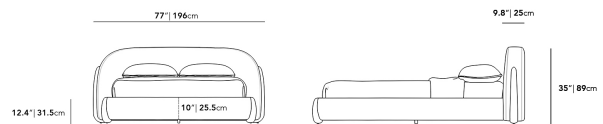

### Dimensions

77 in x 95 in x 35 in (Width x Depth x Height)

### Additional Dimensions

93.3 in x 95 in x 35 in - (Walnut Stain Wood Finishes, King Bed Size, Alesund Modern Felt)

All measurements are approximations.