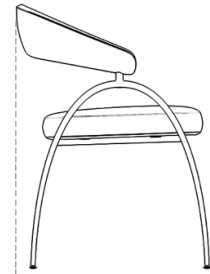

Details

- Solid powder coated black metal legs
- High-density foam seat
- Anti-scratch gliders
- Assembly required

Dimensions

21.6 in x 22 in x 29.9 in (Width x Depth x Height)

Seat Height: 18.5 in

Seat Depth: 18.1 in

All measurements are approximations.

21.6" | 55cm

29.9" | 76cm

22" | 56cm

18.5" | 47cm

18.5" | 47cm

18.1" | 46cm