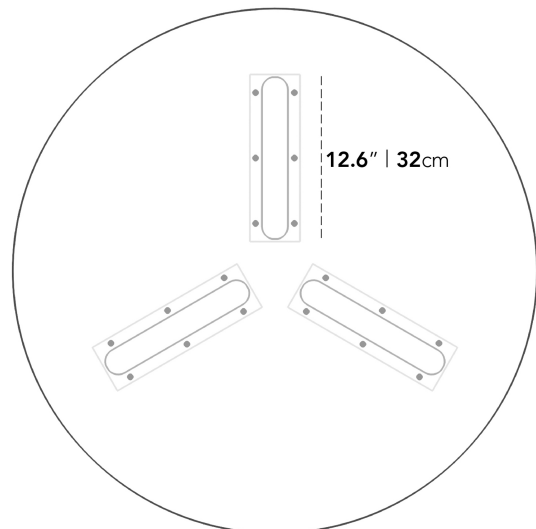

### Details

- Washed natural oak veneer
- California Phase 2 Compliant MDF
- Beveled underside edge
- Metal base connectors
- Plastic foot glides
- Assembly required

### Dimensions

39.3 in x 39.3 in x 13 in (Width x Depth x Height)  
All measurements are approximations.

[Assembly Instructions](#)  
[Download](#)

13" | 33 cm

39.3" | 100 cm