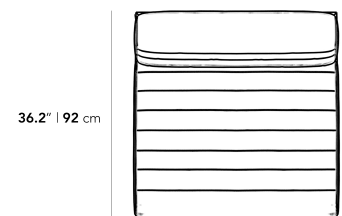

Dimensions

35.4 in x 36.2 in x 27.7 in (Width x Depth x Height)

Seat Height: 16.5 in

Seat Depth: 25.5 in

All measurements are approximations.

35.4" | 90 cm

27.7" | 70.5 cm

16.5" | 42 cm

36.2" | 92 cm

25.5" | 65 cm