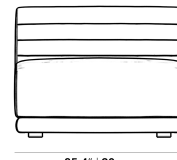

Dimensions

35.4 in x 36.2 in x 27.7 in (Width x Depth x Height)

Seat Height: 16.5 in

Seat Depth: 25.5 in

All measurements are approximations.

35.4" | 90 cm

27.7" | 70.5 cm

16.5" | 42 cm

36.2" | 92 cm

25.5" | 65 cm