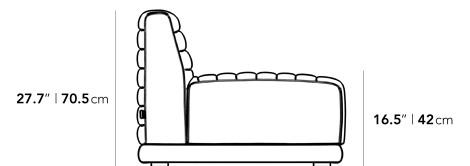

Dimensions

35.4 in x 36.2 in x 27.7 in (Width x Depth x Height)

Seat Height: 16.5 in

Seat Depth: 25.5 in

All measurements are approximations.

35.4" | 90 cm

27.7" | 70.5 cm

16.5" | 42 cm

36.2" | 92 cm

25.5" | 65 cm