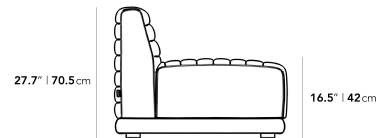

Dimensions

35.4 in x 36.2 in x 27.7 in (Width x Depth x Height)

Seat Height: 16.5 in

Seat Depth: 25.5 in

All measurements are approximations.

35.4" | 90 cm

27.7" | 70.5 cm

16.5" | 42 cm

36.2" | 92 cm

25.5" | 65 cm