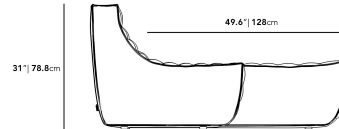

This item is not manufactured by or affiliated with the original designer(s) and associated parties

Dimensions

126 in x 64 in x 31 in (Width x Depth x Height)

Seat Height: 16.5 in

All measurements are approximations.

31.5" | 80cm 31.5" | 80cm 31.5" | 80cm 31.5" | 80cm

31" | 78.8cm

49.6" | 126cm

37" | 94cm

64" | 162.5cm

126" | 320cm