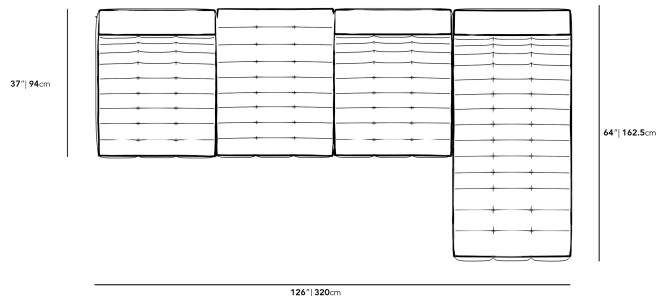

This item is not manufactured by or affiliated with the original designer(s) and associated parties

Dimensions

126 in x 64 in x 31 in (Width x Depth x Height)

Seat Height: 16.5 in

All measurements are approximations.

31.5" | 80cm 31.5" | 80cm 31.5" | 80cm 31.5" | 80cm

31" | 78.8cm

49.6" | 126cm

37" | 94cm

64" | 162.5cm

126" | 320cm