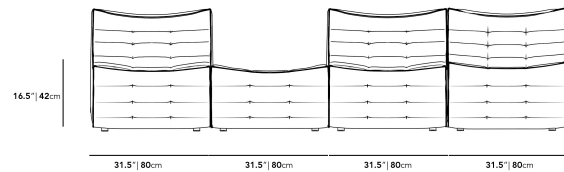

This item is not manufactured by or affiliated with the original designer(s) and associated parties

Dimensions

126 in x 64 in x 31 in (Width x Depth x Height)

Seat Height: 16.5 in

All measurements are approximations.

31.5" | 80cm 31.5" | 80cm 31.5" | 80cm 31.5" | 80cm

31" | 78.8cm

49.6" | 126cm

37" | 94cm

64" | 162.5cm

126" | 320cm