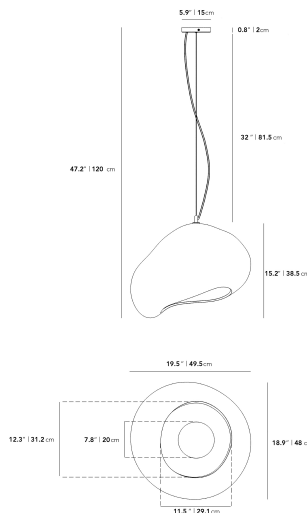

Details

- Available in matte alabaster or matte black ceramic
- E12 socket; fits an E12bulb with a maximum of 5.9" in diameter
- Textile cord in alabaster or black
- 5-inch adjustable cord
- Hardwire cap in alabaster or black metal finish
- Hardwired fixture; professional installation recommended
- cETL certified
- [Assembly Instructions here.](#)

*Please note: every piece is handcrafted by artisans and each piece will have a unique look unlike any other.

Dimensions

15 in x 14.3 in x 47.2 in (Width x Depth x Height)

Additional Dimensions

19.5 in x 18.9 in x 47.2 in - (Large Size, Matte Alabaster Finishes)

All measurements are approximations.

Assembly Instructions

[Download](#)

Organa Pendant Large

Organa Pendant Small