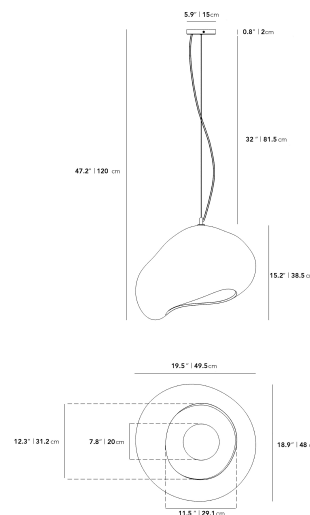

Details

- Available in matte alabaster or matte black ceramic
- E12 socket; fits an E12bulb with a maximum of 5.9" in diameter
- Textile cord in alabaster or black
- 5-inch adjustable cord
- Hardwire cap in alabaster or black metal finish
- Hardwired fixture; professional installation recommended
- cETL certified
- [Assembly Instructions here.](#)

*Please note: every piece is handcrafted by artisans and each piece will have a unique look unlike any other.

Dimensions

15 in x 14.3 in x 47.2 in (Width x Depth x Height)

Additional Dimensions

19.5 in x 18.9 in x 47.2 in - (Large Size, Matte Alabaster Finishes)

All measurements are approximations.

Assembly Instructions

[Download](#)

Organa Pendant Large

Organa Pendant Small