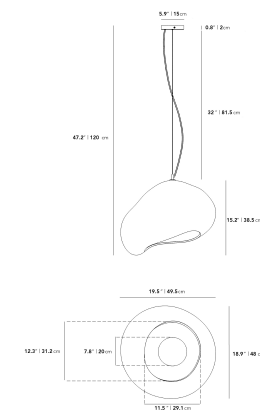

### Details

- Available in matte alabaster or matte black ceramic
- E12 socket; fits an E12bulb with a maximum of 5.9" in diameter
- Textile cord in alabaster or black
- 5-inch adjustable cord
- Hardwire cap in alabaster or black metal finish
- Hardwired fixture; professional installation recommended
- cETL certified
- [Assembly Instructions here.](#)

### Dimensions

15 in x 14.3 in x 47.2 in (Width x Depth x Height)

### Additional Dimensions

19.5 in x 18.9 in x 47.2 in - (Large Size, Matte Alabaster Finishes)

All measurements are approximations.

### Assembly Instructions

[Download](#)

Organa Pendant Large

Organa Pendant Small