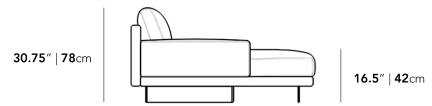

Dimensions

132.5 in x 57 in x 30.75 in (Width x Depth x Height)

All measurements are approximations.

Assembly Instructions

[Download](#)

132.5" | 336.5cm

30.75" | 78cm

16.5" | 42cm

57" | 144.8cm

44.5" | 113cm

24.5" | 62cm

83" | 210.8cm

37.5" | 95.2cm