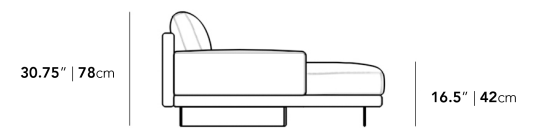

Dimensions

132.5 in x 57 in x 30.75 in (Width x Depth x Height)

All measurements are approximations.

Assembly Instructions

[Download](#)

132.5" | 336.5cm

30.75" | 78cm

16.5" | 42cm

57" | 144.8cm

44.5" | 113cm

83" | 210.8cm