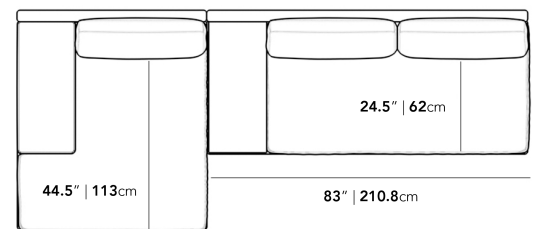

Dimensions

132.5 in x 57 in x 30.75 in (Width x Depth x Height)

All measurements are approximations.

Assembly Instructions

[Download](#)

132.5" | 336.5cm

30.75" | 78cm

16.5" | 42cm

57" | 144.8cm

44.5" | 113cm

83" | 210.8cm