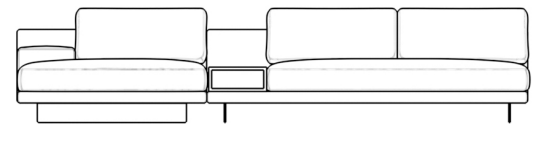

ROVECONCEPTS

Rove Concepts

Dresden Sectional Sofa w/ Ash Veneer Side Table

Compelling in its simple yet cutting edge style, the Dresden modular collection is a bold take on contemporary design. The sleek, low profile frame is met with grand cloud-like seat cushions to create the statement making structure. The Dresden also balances the expansive seating with an interchangeable side table insert that is offered in ash, walnut, white lacquer, and marble finishes. Grounded on cast stainless steel legs with an elegant brushed finish, this piece's thoughtful composition demonstrates an exceptional opportunity for modern luxury in your home.

[See the entire Dresden Collection here.](#)

[Additional side table color options available here.](#)

[Learn more about the Dresden design here.](#)

Details

- Kiln-dried hardwood frame with doweled joints and reinforced corner blocks
- Soft-padded frame made with polyurethane foam wrapped in polyester fiber
- 8 gauge sinuous spring construction
- 3 layer high-density foam cushioning topped with premium 100% goose feathers
- Low profile solid stainless steel legs
- Includes 1 chaise with armrest & 1 armless sofa with ash veneer storage table
- Storage table in ash veneer with push to open drawer
- Available as preset or custom modular configurations
- Soft Feel (Learn more about our sofa firmness here.)
- Legs require light assembly
- To join the modular pieces together please use the connector pieces that are included

Dimensions

132.5 in x 57 in x 30.75 in (Width x Depth x Height)

All measurements are approximations.

Assembly Instructions

[Download](#)

132.5" | 336.5cm

30.75" | 78cm

16.5" | 42cm

57" | 144.8cm

44.5" | 113cm

83" | 210.8cm