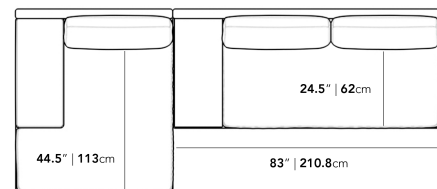

### Dimensions

132.5 in x 57 in x 30.75 in (Width x Depth x Height)

All measurements are approximations.

### Assembly Instructions

[Download](#)

132.5" | 336.5cm

30.75" | 78cm

16.5" | 42cm

57" | 144.8cm

44.5" | 113cm

24.5" | 62cm

83" | 210.8cm

37.5" | 95.2cm