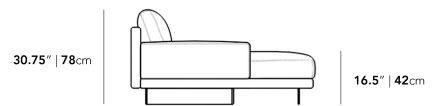

### Dimensions

132.5 in x 57 in x 30.75 in (Width x Depth x Height)

All measurements are approximations.

### Assembly Instructions

[Download](#)

132.5" | 336.5cm

30.75" | 78cm

16.5" | 42cm

57" | 144.8cm

44.5" | 113cm

24.5" | 62cm