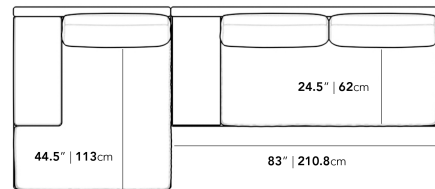

Dimensions

132.5 in x 57 in x 30.75 in (Width x Depth x Height)

All measurements are approximations.

Assembly Instructions

[Download](#)

132.5" | 336.5cm

30.75" | 78cm

16.5" | 42cm

57" | 144.8cm

44.5" | 113cm

24.5" | 62cm

83" | 210.8cm

37.5" | 95.2cm