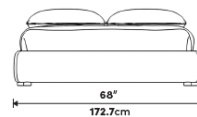

### Dimensions

68 in x 85.4 in x 12.6 in (Width x Depth x Height)

### Additional Dimensions

84 in x 85.4 in x 12.6 in - (King Bed Size, Alesund Modern Felt)

All measurements are approximations.

### Queen Size

### King Size