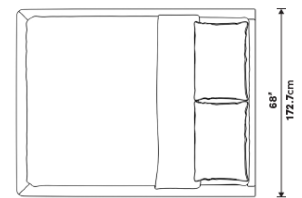

Rove Concepts

Modular Bed Frame

Indulge yourself in the smooth curves and minimal silhouette of the Modular Bed Frame. Emphasized by the sumptuously upholstered frame and low profile this Modular Bed Frame offers a sense of modern elegance in any bedroom. Pair with the Berlin Headboard for the perfect bed setup.

Details

- Larch wood and rubberwood
- California Phase 2 Compliant MDF
- Standard quality framing is secured with strong metal brackets
- European flexible slat system included
- Upholstered in durable modern fabric
- Full frame wrapped in triple layer multi-density foam cushioning
- The modular bed frame can be configured with the Berlin Headboard
- Approximately 3-inch mattress inset
- Assembly required

Dimensions

68 in x 85.4 in x 12.6 in (Width x Depth x Height)

Additional Dimensions

84 in x 85.4 in x 12.6 in - (King Bed Size, Alesund Modern Felt)

All measurements are approximations.

Assembly Instructions

[Download](#)

Queen Size

King Size