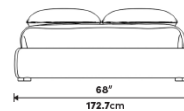

Details

- Larch wood and rubberwood
- California Phase 2 Compliant MDF
- Standard quality framing is secured with strong metal brackets
- European flexible slat system included
- Upholstered in durable modern fabric
- Full frame wrapped in triple layer multi-density foam cushioning
- The modular bed frame can be configured with the Napa Headboard and Berlin Headboard
- Approximately 3-inch mattress inset
- Assembly required

Dimensions

68 in x 85.4 in x 12.6 in (Width x Depth x Height)

Additional Dimensions

84 in x 85.4 in x 12.6 in - (King Bed Size, Alesund Modern Felt)

All measurements are approximations.

Assembly Instructions

[Download](#)

Queen Size

King Size