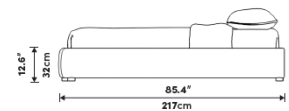

Details

- Larch wood and rubberwood
- California Phase 2 Compliant MDF
- Standard quality framing is secured with strong metal brackets
- European flexible slat system included
- Upholstered in durable modern fabric
- Full frame wrapped in triple layer multi-density foam cushioning
- The modular bed frame can be configured with the Napa Headboard and Berlin Headboard
- Approximately 3-inch mattress inset
- Assembly required

Dimensions

68 in x 85.4 in x 12.6 in (Width x Depth x Height)

Additional Dimensions

84 in x 85.4 in x 12.6 in - (King Bed Size, Alesund Modern Felt)

All measurements are approximations.

Assembly Instructions

[Download](#)

Queen Size

King Size