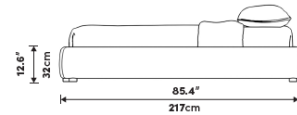

Dimensions

68 in x 85.4 in x 12.6 in (Width x Depth x Height)

Additional Dimensions

84 in x 85.4 in x 12.6 in - (King Bed Size, Alesund Modern Felt)

All measurements are approximations.

Assembly Instructions

[Download](#)

Queen Size

King Size