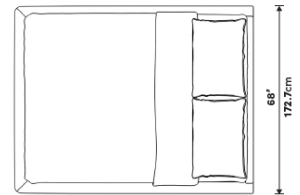

Details

- Larch wood and rubberwood
- California Phase 2 Compliant MDF
- Standard quality framing is secured with strong metal brackets
- European flexible slat system included
- Upholstered in durable modern fabric
- Full frame wrapped in triple layer multi-density foam cushioning
- The modular bed frame can be configured with the Napa Headboard and Berlin Headboard
- Approximately 3-inch mattress inset
- Assembly required

Dimensions

68 in x 85.4 in x 12.6 in (Width x Depth x Height)

Additional Dimensions

84 in x 85.4 in x 12.6 in - (King Bed Size, Alesund Modern Felt)

All measurements are approximations.

Assembly Instructions

[Download](#)

Queen Size

King Size