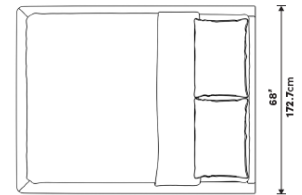

Details

- Larch wood and rubberwood
- California Phase 2 Compliant MDF
- Standard quality framing is secured with strong metal brackets
- European flexible slat system included
- Upholstered in durable modern fabric
- Full frame wrapped in triple layer multi-density foam cushioning
- The modular bed frame can be configured with the Napa Headboard and Berlin Headboard
- Approximately 3-inch mattress inset
- Assembly required

Dimensions

68 in x 85.4 in x 12.6 in (Width x Depth x Height)

Additional Dimensions

84 in x 85.4 in x 12.6 in - (King Bed Size, Alesund Modern Felt)

All measurements are approximations.

Assembly Instructions

[Download](#)

Queen Size

King Size