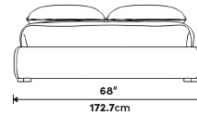

Details

- Larch wood and rubberwood
- California Phase 2 Compliant MDF
- Standard quality framing is secured with strong metal brackets
- European flexible slat system included
- Upholstered in durable modern fabric
- Full frame wrapped in triple layer multi-density foam cushioning
- The modular bed frame can be configured with the Napa Headboard and Berlin Headboard
- Approximately 3-inch mattress inset
- Assembly required

Dimensions

68 in x 85.4 in x 12.6 in (Width x Depth x Height)

Additional Dimensions

84 in x 85.4 in x 12.6 in - (King Bed Size, Alesund Modern Felt)

All measurements are approximations.

Assembly Instructions

[Download](#)

Queen Size

King Size