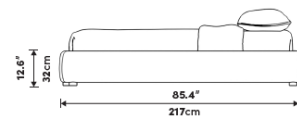

Rove Concepts

Modular Bed Frame

Indulge yourself in the smooth curves and minimal silhouette of the Modular Bed Frame. Emphasized by the sumptuously upholstered frame and low profile this Modular Bed Frame offers a sense of modern elegance in any bedroom. Pair with the Berlin Headboard for the perfect bed setup.

Details

- Larch wood and rubberwood
- California Phase 2 Compliant MDF
- Standard quality framing is secured with strong metal brackets
- European flexible slat system included
- Upholstered in durable modern fabric
- Full frame wrapped in triple layer multi-density foam cushioning
- The modular bed frame can be configured with the Berlin Headboard
- Approximately 3-inch mattress inset
- Assembly required

Dimensions

68 in x 85.4 in x 12.6 in (Width x Depth x Height)

Additional Dimensions

84 in x 85.4 in x 12.6 in - (King Bed Size, Alesund Modern Felt)

All measurements are approximations.

Assembly Instructions

[Download](#)

Queen Size

King Size