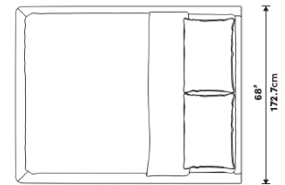

Details

- Larch wood and rubberwood
- California Phase 2 Compliant MDF
- Standard quality framing is secured with strong metal brackets
- European flexible slat system included
- Upholstered in durable modern fabric
- Full frame wrapped in triple layer multi-density foam cushioning
- The modular bed frame can be configured with the Napa Headboard and Berlin Headboard
- Approximately 3-inch mattress inset
- Assembly required

Dimensions

68 in x 85.4 in x 12.6 in (Width x Depth x Height)

Additional Dimensions

84 in x 85.4 in x 12.6 in - (King Bed Size, Alesund Modern Felt)

All measurements are approximations.

Assembly Instructions

[Download](#)

Queen Size

King Size