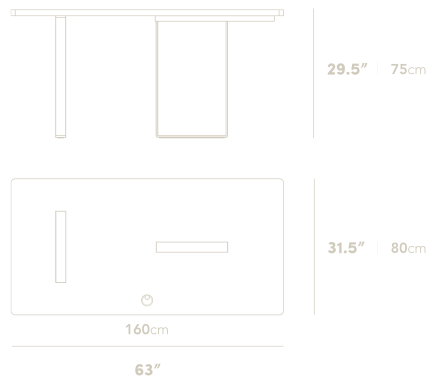

Dimensions

63 in x 31.5 in x 29.5 in (Width x Depth x Height)

Additional Dimensions

88 in x 43 in x 29.5 in - (Walnut Veneer Finishes, 88" x 43" Size, Viola Marble Surface)

All measurements are approximations.

Augustus Desk 63"

Augustus Desk 88"