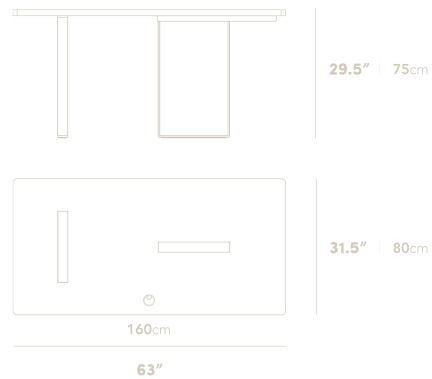

Dimensions

63 in x 31.5 in x 29.5 in (Width x Depth x Height)

Additional Dimensions

88 in x 43 in x 29.5 in - (Walnut Veneer Finishes, 88" x 43" Size, Viola Marble Surface)

All measurements are approximations.

Augustus Desk 63"

Augustus Desk 88"