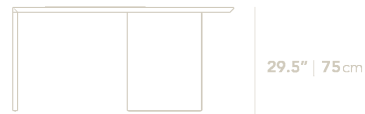

Additional Dimensions

88 in x 43 in x 29.5 in - (Walnut Veneer Finishes, 88" x 43" Size, Viola Marble Surface)

All measurements are approximations.

63"