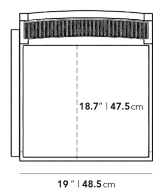

Dimensions

20.8 in x 19.5 in x 31.6 in (Width x Depth x Height)

Seat Height: 19.8 in

Seat Depth: 19.1 in

All measurements are approximations.

Upholstery Seating:

Cane Seating: