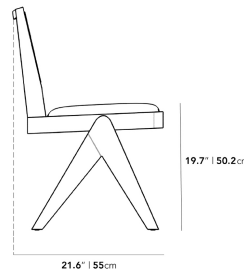

Dimensions

20.8 in x 19.5 in x 31.6 in (Width x Depth x Height)

Seat Height: 19.8 in

Seat Depth: 19.1 in

All measurements are approximations.

Upholstery Seating:

Cane Seating: