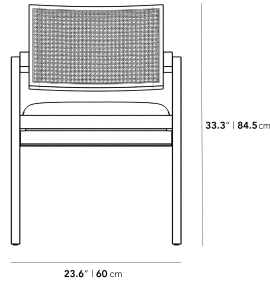

Upholstery Seating: