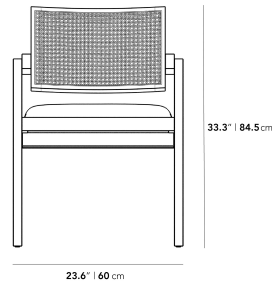

This item is not manufactured by or affiliated with the original designer(s) and associated parties.

Dimensions

23.6 in x 22.8 in x 33.3 in (Width x Depth x Height)

Seat Height: 18 in

Seat Depth: 19.3 in

Arm Height: 26.8 in

All measurements are approximations.

Upholstery Seating:

Cane Seating: