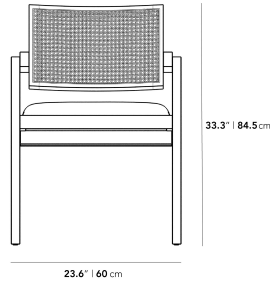

Upholstery Seating: