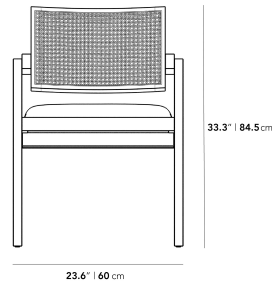

Upholstery Seating: