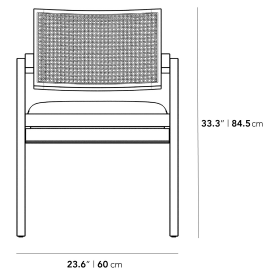

This item is not manufactured by or affiliated with the original designer(s) and associated parties.

Dimensions

23.6 in x 22.8 in x 33.3 in (Width x Depth x Height)

Seat Height: 19.8 in

Seat Depth: 19.3 in

Arm Height: 26.8 in

All measurements are approximations.

Upholstery Seating:

Cane Seating: