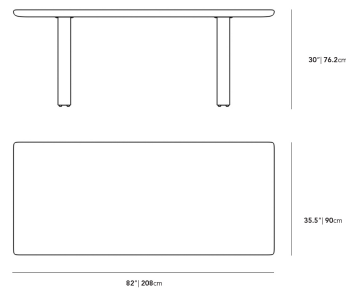

Rove Concepts

Tiberius Table

Indulge in the exquisite elegance of the Tiberius Dining Table. Borrowing elements from Roman architecture, the grand, monumental silhouette of the Tiberius is meticulously crafted to evoke a sense of timeless elegance. This statement piece is available in two distinct finishes, each with its own unique allure. Choose the sophisticated white travertine in a refined 82" size, or opt for the grandeur of the 95" grey oak, crafted from 100% solid wood. Both sizes offer a striking dining experience and serve as stunning centerpieces for any dining space.

Details

- Available in two sizes 82" (white travertine) and 95" (grey oak)
- Available white travertine and grey oak
- Grey oak option made with 100% solid wood
- White travertine is unsealed and finished with oil (natural markings and spots may vary)
- Rounded edge
- Includes foot protectors for the legs
- This product will be shipped in a wooden crate, tools are recommended for unboxing
- Assembly required

Dimensions

94.9 in x 38.9 in x 29.5 in (Width x Depth x Height)
All measurements are approximations.

Assembly Instructions

[Download](#)

Tiberius Dining Table 82"
Travertine

Tiberius Dining Table 95"
Solid Wood