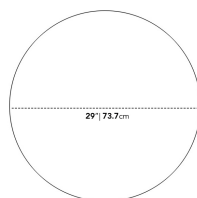

### Dimensions

29 in x 29 in x 11 in (Width x Depth x Height)

### Additional Dimensions

36 in x 36 in x 11 in - (36" | 91cm Size, Black Concrete Surfaces)

All measurements are approximations.

Gallus Coffee Table 29"

Gallus Coffee Table 36"