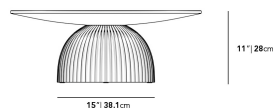

*Due to the nature of the concrete features there may be slight variations in color and finish.

Dimensions

29 in x 29 in x 11 in (Width x Depth x Height)

Additional Dimensions

36 in x 36 in x 11 in - (36" | 91cm Size, Black Concrete Surfaces)

All measurements are approximations.

Gallus Coffee Table 29"

Gallus Coffee Table 36"