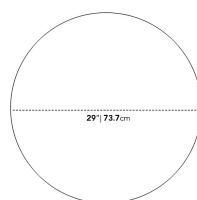

*Due to the nature of the concrete features there may be slight variations in color and finish.

Dimensions

29 in x 29 in x 11 in (Width x Depth x Height)

Additional Dimensions

36 in x 36 in x 11 in - (36" | 91cm Size, Black Concrete Surfaces)

All measurements are approximations.

Gallus Coffee Table 29"

Gallus Coffee Table 36"