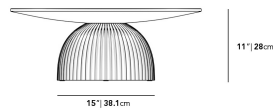

*Due to the nature of the concrete features there may be slight variations in color and finish.

Dimensions

29 in x 29 in x 11 in (Width x Depth x Height)

Additional Dimensions

36 in x 36 in x 11 in - (36" | 91cm Size, Black Concrete Surfaces)

All measurements are approximations.

Gallus Coffee Table 29"

Gallus Coffee Table 36"