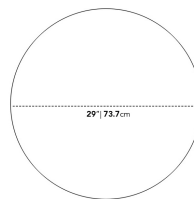

*Due to the nature of the concrete features there may be slight variations in color and finish.

Dimensions

29 in x 29 in x 11 in (Width x Depth x Height)

Additional Dimensions

36 in x 36 in x 11 in - (36" | 91cm Size, Black Concrete Surfaces)

All measurements are approximations.

Gallus Coffee Table 29"

Gallus Coffee Table 36"