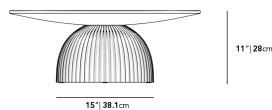

### Dimensions

29 in x 29 in x 11 in (Width x Depth x Height)

### Additional Dimensions

36 in x 36 in x 11 in - (36" | 91cm Size, Black Concrete Surfaces)

All measurements are approximations.

Gallus Coffee Table 29"

Gallus Coffee Table 36"