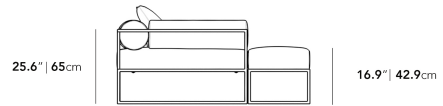

Dimensions

136.4 in x 58.5 in x 25.6 in (Width x Depth x Height)
All measurements are approximations.

136.4" | 346.5cm

58.5" | 148.5cm

58.5" | 148.5cm

29.5" | 75cm

39" | 99cm