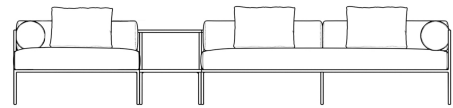

Rove Concepts

Everett Outdoor Sectional Sofa

Surround yourself with the tranquil feel of the Everett Outdoor Sectional Sofa. With its contemporary silhouette and sumptuous cushioning, the Everett inspires an atmosphere of modern elegance in any outdoor living space. Enjoy as a preset configuration or customize your own design by purchasing pieces separately.

Explore our entire Everett Outdoor Collection here.

Details

- High performance aluminum frame
- Choose from black or white fade resistant powder coated finish
- Rustproof
- Maximum temperature 200°F
- Fast dry foam cushion
- UV resistant fabric
- Removable cushions
- Firm Feel (Learn more about our sofa firmness here.)
- Light assembly required
- Includes one 2-seater piece, one corner piece, one ottoman, one side table, three back cylinder cushions, two arm cylinder cushions, and three throw pillows

Dimensions

136.4 in x 58.5 in x 25.6 in (Width x Depth x Height)
All measurements are approximations.

136.4" | 346.5cm

58.5" | 148.5cm

58.5" | 148.5cm

29.5" | 75cm

39" | 99cm