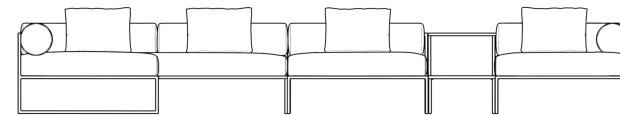

### Details

- High performance aluminum frame
- Choose from black or white fade resistant powder coated finish
- Rustproof
- Maximum temperature 200°F
- Fast dry foam cushion
- UV resistant fabric
- Removable cushions
- Firm Feel ([Learn more about our sofa firmness here.](#))
- Light assembly required
- Includes one 2-seater piece, two armless pieces, one corner piece, one ottoman, one side table, five back cylinder cushions, two arm cylinder cushions, and four throw pillows

### Dimensions

175.4 in x 79 in x 25.6 in (Width x Depth x Height)

All measurements are approximations.

175.4" | 445.5cm

16.9" | 42.9cm

79" | 198cm

29.5" | 75cm

49.5" | 125.73cm