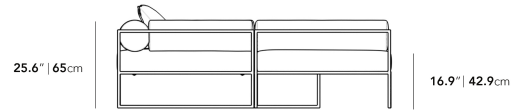

### Dimensions

175.4 in x 79 in x 25.6 in (Width x Depth x Height)  
All measurements are approximations.

175.4" | 445.5cm

25.6" | 65cm

16.9" | 42.9cm

79" | 198cm

79" | 198cm

29.5" | 75cm

49.5" | 125.73cm