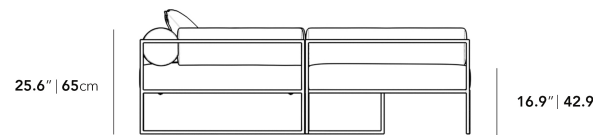

### Dimensions

175.4 in x 79 in x 25.6 in (Width x Depth x Height)

All measurements are approximations.

175.4" | 445.5cm

16.9" | 42.9cm

79" | 198cm

29.5" | 75cm

49.5" | 125.73cm

79" | 198cm