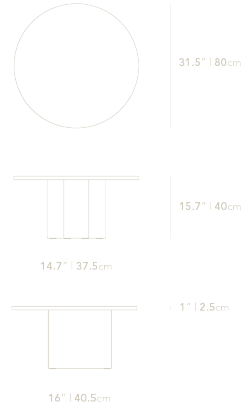

Natural markings and spots may vary.

Dimensions

39.3 in x 39.3 in x 14.7 in (Width x Depth x Height)

All measurements are approximations.

High Table

Low Table