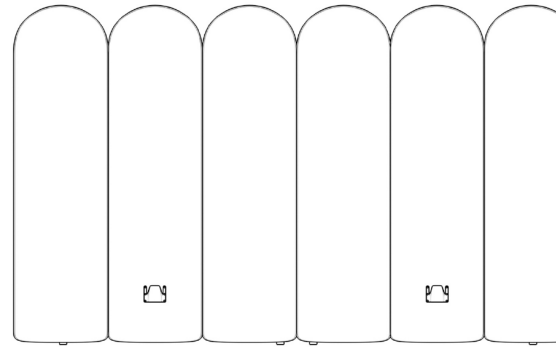

Rove Concepts

Napa Headboard

Indulge yourself in the smooth curves and grand silhouette of the Napa Headboard. Emphasized by the channel tufted headboard and sumptuously upholstered frame the Napa offers a sense of modern elegance in any bedroom.

[Explore the Napa Bed Collection here.](#)

Details

- Larch wood and rubberwood headboard
- California Phase 2 Compliant MDF
- Upholstered in durable modern fabric
- Deep channel tufted headboard
- Headboard can be mounted to the wall for security, using walnut-stained wall cleats. Please note, white glove delivery does not include installation of wall mounts using french cleats.
- Assembly required

Dimensions

96.6 in x 4.7 in x 60 in (Width x Depth x Height)
All measurements are approximations.

4.7" | 12cm

16.5" | 42cm

96.6" | 253cm