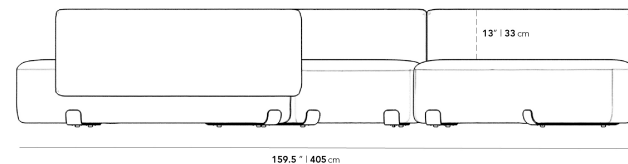

Light assembly required

•

To join the modular pieces together please use the connector pieces that are included

Dimensions

159.5 in x 61 in x 30.3 in (Width x Depth x Height)

All measurements are approximations.