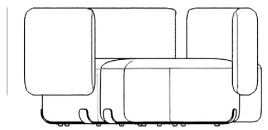

Rove Concepts

Tano Outdoor Curved S-Shape Modular Sectional

Soft curves and sumptuous materials merge in the Tano Outdoor Curved S-Shape Modular Sectional to create an aura of sophisticated warmth in any outdoor living space. Accentuated by the plush cushioning and robust silhouette, the Tano creates the ultimate space for relaxation. Enjoy our preset configurations or customize your own design by purchasing pieces separately.

Explore our entire Tano Outdoor Collection here.

Details

- High performance aluminum frame
- Rust proof
- Choose from black or white fade resistant powder coated finish
- Fast dry foam
- UV resistant fabric seat
- Firm Feel (Learn more about our sofa firmness here.)
- Includes two corner pieces and one armless piece
- •

Light assembly required

•

To join the modular pieces together please use the connector pieces that are included

Dimensions

159.5 in x 61 in x 30.3 in (Width x Depth x Height)

All measurements are approximations.

159.5\"/>

22\"/>

61\"/>

54.7\"/>

4\"/>

28\"/>

31\"/>

70.8\"/>