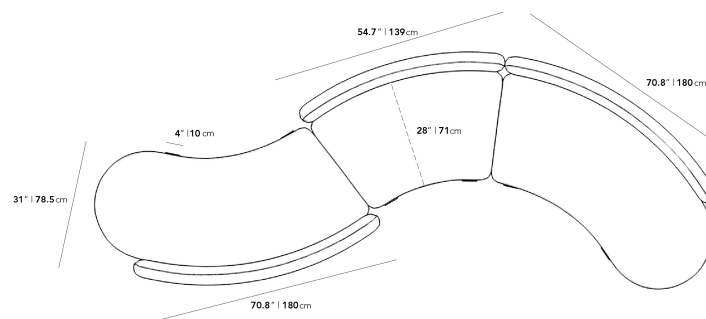

Light assembly required

•

To join the modular pieces together please use the connector pieces that are included

Dimensions

159.5 in x 61 in x 30.3 in (Width x Depth x Height)

All measurements are approximations.

159.5\"/>

22\"/>

61\"/>

54.7\"/>

4\"/>

28\"/>

31\"/>

70.8\"/>