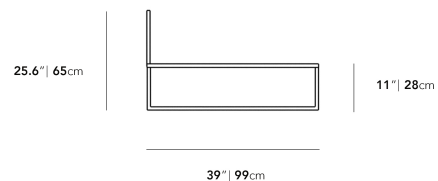

Explore our entire Everett Outdoor Collection here.

Details

- High performance aluminum frame
- Choose from black or white fade resistant powder coated finish
- Rustproof
- Maximum temperature 200°F

Dimensions

19.5 in x 39 in x 25.6 in (Width x Depth x Height)
All measurements are approximations.

19.5" | 45.9cm

25.6" | 65cm

11" | 28cm

39" | 99cm

39" | 99cm