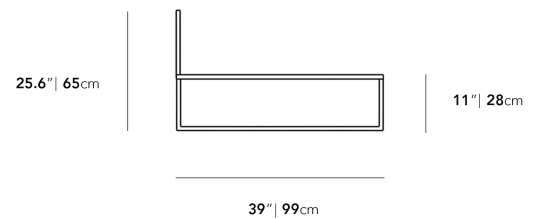

Explore our entire Everett Outdoor Collection here.

Details

- High performance aluminum frame
- Choose from black or white fade resistant powder coated finish
- Rustproof
- Maximum temperature 200°F

Dimensions

19.5 in x 39 in x 25.6 in (Width x Depth x Height)

All measurements are approximations.

19.5" | 45.9cm

39" | 99cm