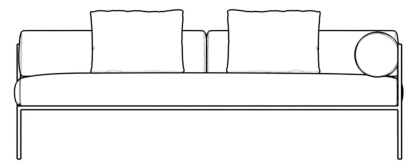

## Everett Outdoor Right Arm Two Seater

Surround yourself with the tranquil feel of the Everett Outdoor Right Arm 2-Seater. With its contemporary silhouette and sumptuous cushioning, the Everett inspires an atmosphere of modern elegance in any outdoor living space. Enjoy as a preset configuration or customize your own design by purchasing pieces separately.

### Dimensions

79 in x 39 in x 25.6 in (Width x Depth x Height)

All measurements are approximations.

79" | 198cm

25.6" | 65cm

16.9" | 42.9cm

39" | 99cm

29.5" | 75cm