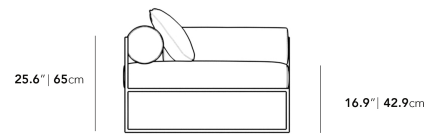

Dimensions

79 in x 39 in x 25.6 in (Width x Depth x Height)
All measurements are approximations.

79" | 198cm

25.6" | 65cm

16.9" | 42.9cm

39" | 99cm

29.5" | 75cm