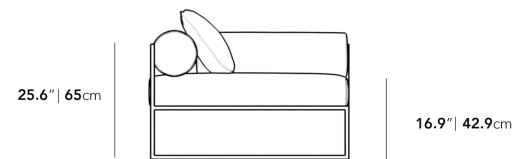

### Dimensions

79 in x 39 in x 25.6 in (Width x Depth x Height)

All measurements are approximations.

79" | 198cm

25.6" | 65cm

16.9" | 42.9cm

39" | 99cm

29.5" | 75cm