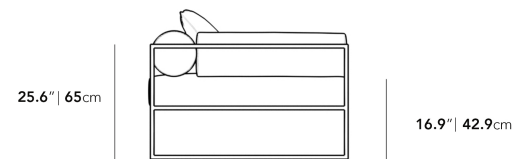

### Dimensions

79 in x 39 in x 25.6 in (Width x Depth x Height)

All measurements are approximations.

79" | 198cm

25.6" | 65cm

16.9" | 42.9cm

39" | 99cm

29.5" | 75cm