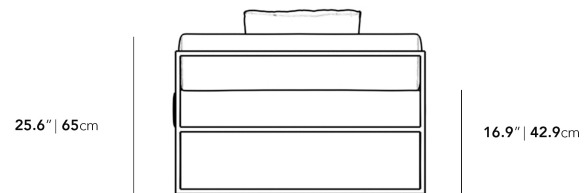

Dimensions

39 in x 78 in x 25.6 in (Width x Depth x Height)

All measurements are approximations.

78" | 198cm

25.6" | 65cm

16.9" | 42.9cm

39" | 99cm

39" | 99cm