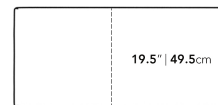

Dimensions

39 in x 19.5 in x 16.9 in (Width x Depth x Height)
All measurements are approximations.

39" | 99cm

16.9" | 42.9cm

19.5" | 49.5cm

19.5" | 49.5cm