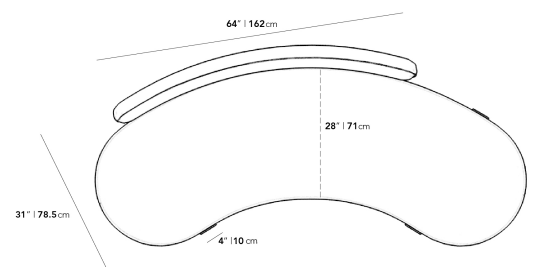

To join the modular pieces together please use the connector pieces that are included

Dimensions

91.7 in x 42.5 in x 30.3 in (Width x Depth x Height)

All measurements are approximations.

91.7' | 233 cm

13' | 33 cm

30.3' | 77 cm

22' | 56 cm

17' | 44 cm

42.5' | 108 cm

31' | 78.5 cm

64' | 162 cm

28' | 71 cm

4' | 10 cm