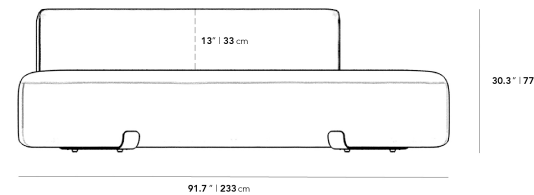

To join the modular pieces together please use the connector pieces that are included

Dimensions

91.7 in x 42.5 in x 30.3 in (Width x Depth x Height)

All measurements are approximations.

91.7' | 233 cm

13' | 33 cm