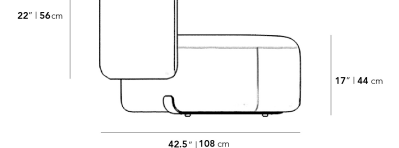

To join the modular pieces together please use the connector pieces that are included

Dimensions

91.7 in x 42.5 in x 30.3 in (Width x Depth x Height)

All measurements are approximations.

91.7' | 233 cm

13' | 33 cm

30.3' | 77 cm

22' | 56 cm

17' | 44 cm

42.5' | 108 cm

31' | 78.5 cm

64' | 162 cm

28' | 71 cm

4' | 10 cm