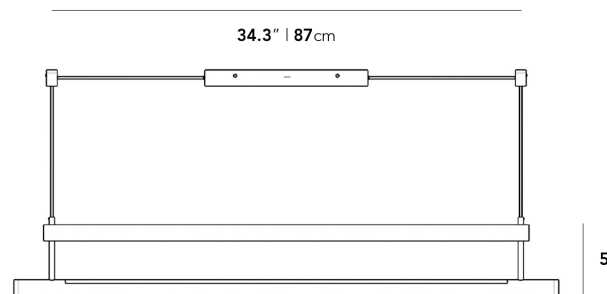

Also available in a floor lamp version [here](#).

Details

- Available in matte black metal
- Brass electroplated detail
- Black cable
- Adjustable to different lengths
- LED integrated lighting
- 900 Lumen
- Color Temperature: 3000K
- Lifespan of approximate 50,000hrs
- cETL certified
- Assembly required
- Hardwired fixture; professional installation recommended

Dimensions

39.4 in x 7.9 in x 55.1 in (Width x Depth x Height)

All measurements are approximations.

7.9" | 20cm

34.3" | 87cm

47.2" | 120cm
55.1" | 140cm

39.4" | 100cm