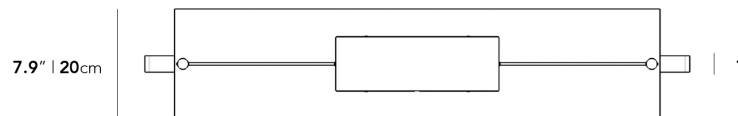

Also available in a floor lamp version [here](#).

Details

- Available in matte black metal
- Brass electroplated detail
- Black cable
- Adjustable to different lengths
- LED integrated lighting
- 900 Lumen
- Color Temperature: 3000K
- Lifespan of approximate 50,000hrs
- cETL certified
- Assembly required
- Hardwired fixture; professional installation recommended

Dimensions

39.4 in x 7.9 in x 55.1 in (Width x Depth x Height)

All measurements are approximations.

7.9" | 20cm

34.3" | 87cm

47.2" | 120cm
55.1" | 140cm

39.4" | 100cm