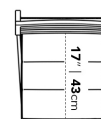

Dimensions

19.7 in x 22.3 in x 37.4 in (Width x Depth x Height)
All measurements are approximations.

Assembly Instructions

[Download](#)

17" | 43.18cm

37.4" | 95cm

19.7" | 50cm

27.5" | 69.8cm

22.3" | 56.7cm