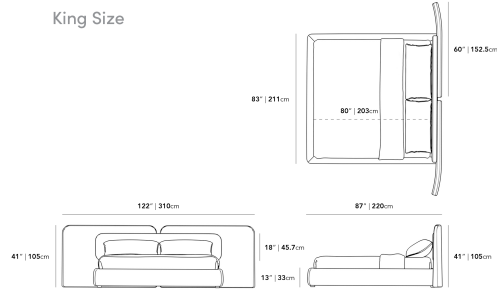

[Explore our entire Angelo Collection here.](#)

Details

- California Phase 2 Compliant MDF
- Standard quality framing is secured with strong metal brackets
- European flexible slat system included
- Upholstered in durable modern fabric
- Full frame wrapped in high-density foam cushioning
- Approximately 1-2 inch mattress inset
- Round legs
- Assembly required

Dimensions

106.3 in x 87 in x 41 in (Width x Depth x Height)
All measurements are approximations.

[Assembly Instructions](#)
[Download](#)

Queen Size

King Size

Cal King Size