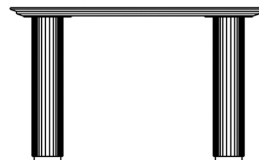

Details

- Multi-purpose table " use as a desk, credenza or dining table
- Choice of travertine, white or black marble top
- Marble top finished with natural sealant
- Travertine top, unsealed and finished with oil
- Available in walnut, white ash, black oak, or alabaster matte lacquer tambour base
- Comes with foot pads
- Available in two sizes
- Assembly required

Dimensions

63 in x 24 in x 30 in (Width x Depth x Height)
All measurements are approximations.

Assembly Instructions
[Download](#)

48"

29" | 74cm

24" | 61cm

48" | 122cm

63"

29" | 74cm

24" | 61cm

63" | 160cm