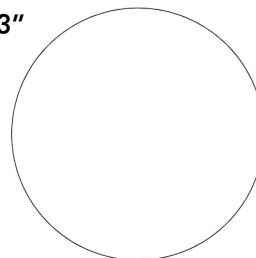

This product will be shipped in a wooden crate, tools are recommended for unboxing

Dimensions

48 in x 48 in x 29.2 in (Width x Depth x Height)
All measurements are approximations.

Assembly Instructions

[Download](#)

48"

48" | 122cm

29.2" | 74cm

17.7" | 45cm

63"

63" | 160cm

29.2" | 74cm

21.6" | 55cm