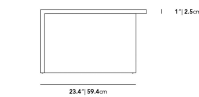

### Dimensions

40 in x 26 in x 11.5 in (Width x Depth x Height)  
All measurements are approximations.

Terra Modular Coffee Table Deluxe High

Terra Modular Coffee Table Deluxe Low