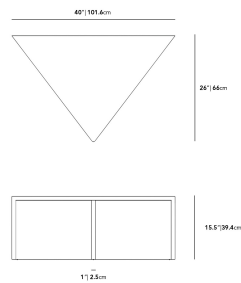

### Dimensions

40 in x 26 in x 15.5 in (Width x Depth x Height)  
All measurements are approximations.

Terra Modular Coffee Table Deluxe High

Terra Modular Coffee Table Deluxe Low