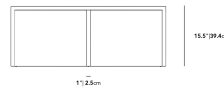

Dimensions

40 in x 26 in x 11.5 in (Width x Depth x Height)
All measurements are approximations.

Terra Modular Coffee Table Deluxe High

Terra Modular Coffee Table Deluxe Low