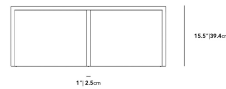

Dimensions

40 in x 26 in x 15.5 in (Width x Depth x Height)
All measurements are approximations.

Terra Modular Coffee Table Deluxe High

Terra Modular Coffee Table Deluxe Low