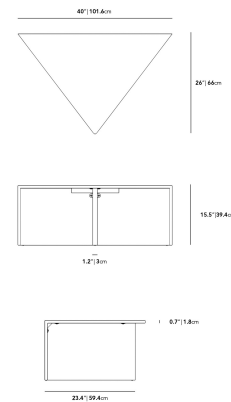

### Dimensions

40 in x 26 in x 15.5 in (Width x Depth x Height)

All measurements are approximations.

Terra Modular Coffee Table Brass Leg High

Terra Modular Coffee Table Brass Leg Low