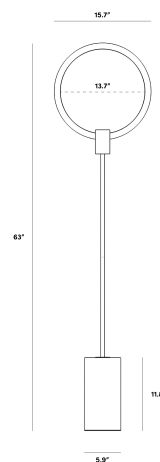

Details

- Choose from tall or short options
- Brass electroplated frame
- Black marble base
- Integrated LED light
- 1080 Lumens
- Color Temperature: 3000K
- Lifespan of approximate 50,000 hrs
- Black cord with floor switch
- Type A/B plug - suitable for use in the USA and Canada
- cETL certified
- Light assembly required

Dimensions

11.8 in x 4.7 in x 47.2 in (Width x Depth x Height)

Additional Dimensions

15.8 in x 6 in x 63 in - (Brass w/ Black Marble Finishes, Tall Size)

All measurements are approximations.

Aura Floor Lamp Tall