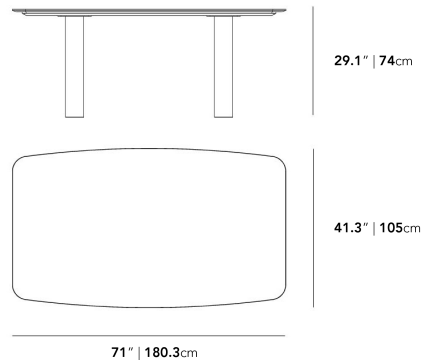

Dimensions

71 in x 41.3 in x 29.1 in (Width x Depth x Height)

Additional Dimensions

95 in x 41.3 in x 29.1 in - (95" | 241cm Size, Black Pietra Ceramic Surfaces, Antique Brushed Brass - Solana Base Options)

All measurements are approximations.

Assembly Instructions

[Download](#)

71"

95"